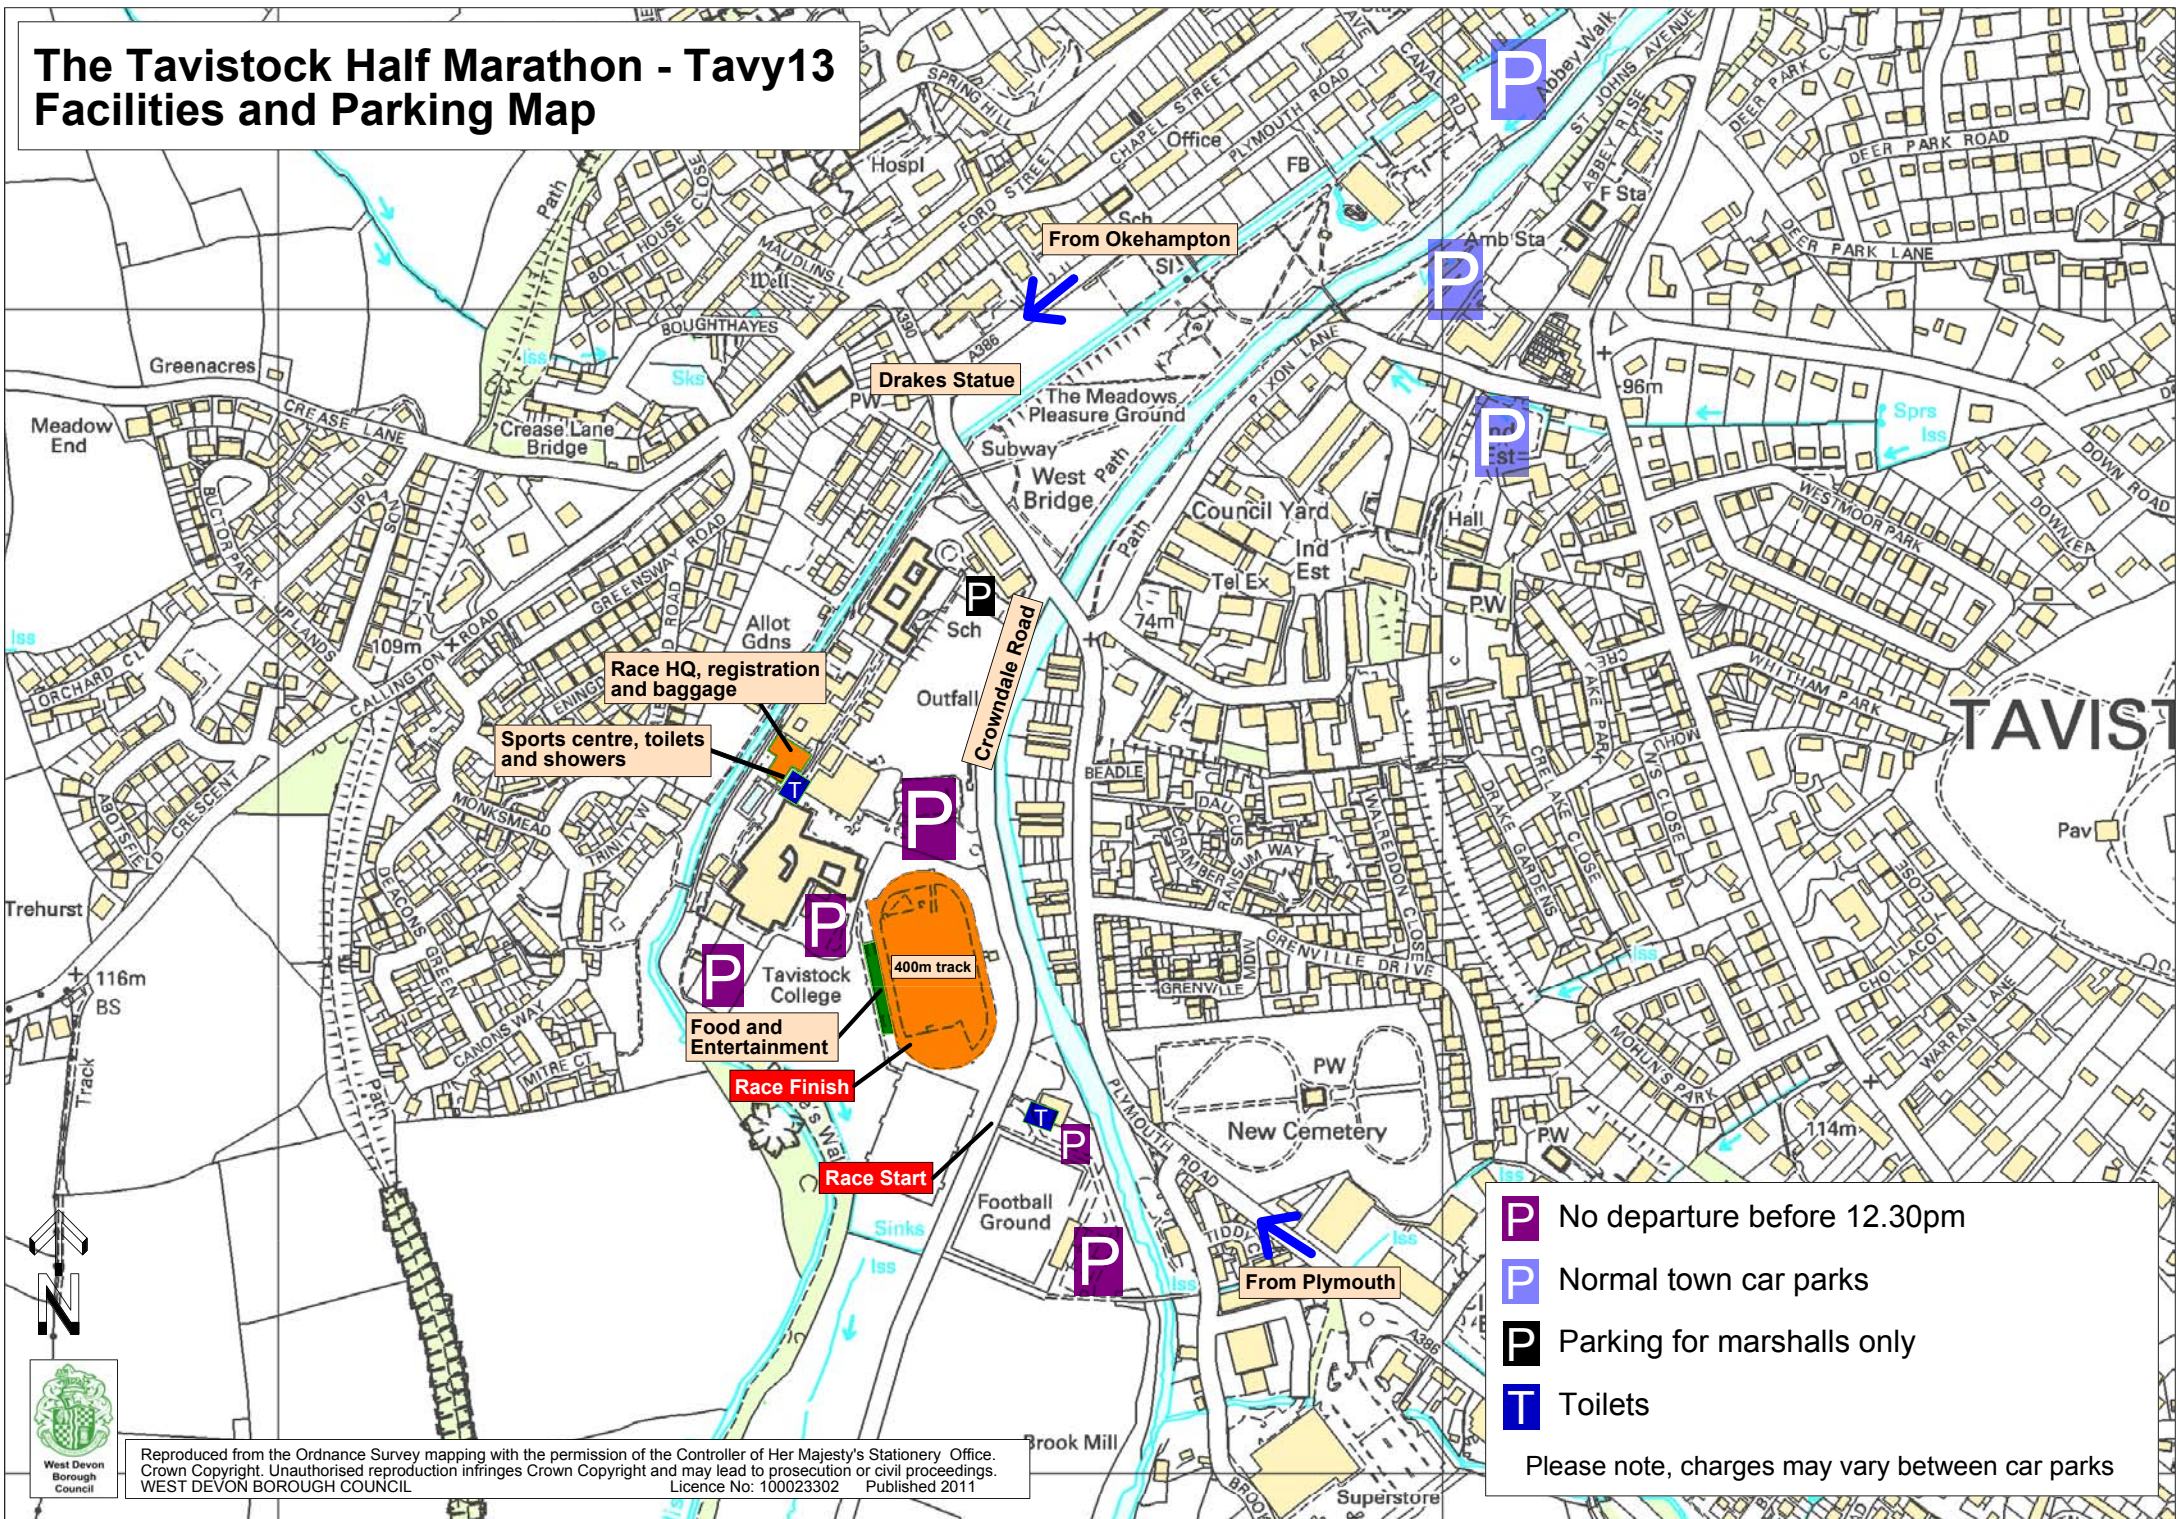

The Tavistock Half Marathon - Tavy13 Facilities and Parking Map

- P No departure before 12.30pm
 - P Normal town car parks
 - P Parking for marshalls only
 - T Toilets
- Please note, charges may vary between car parks

Reproduced from the Ordnance Survey mapping with the permission of the Controller of Her Majesty's Stationery Office. Crown Copyright. Unauthorised reproduction infringes Crown Copyright and may lead to prosecution or civil proceedings. WEST DEVON BOROUGH COUNCIL Licence No: 100023302 Published 2011